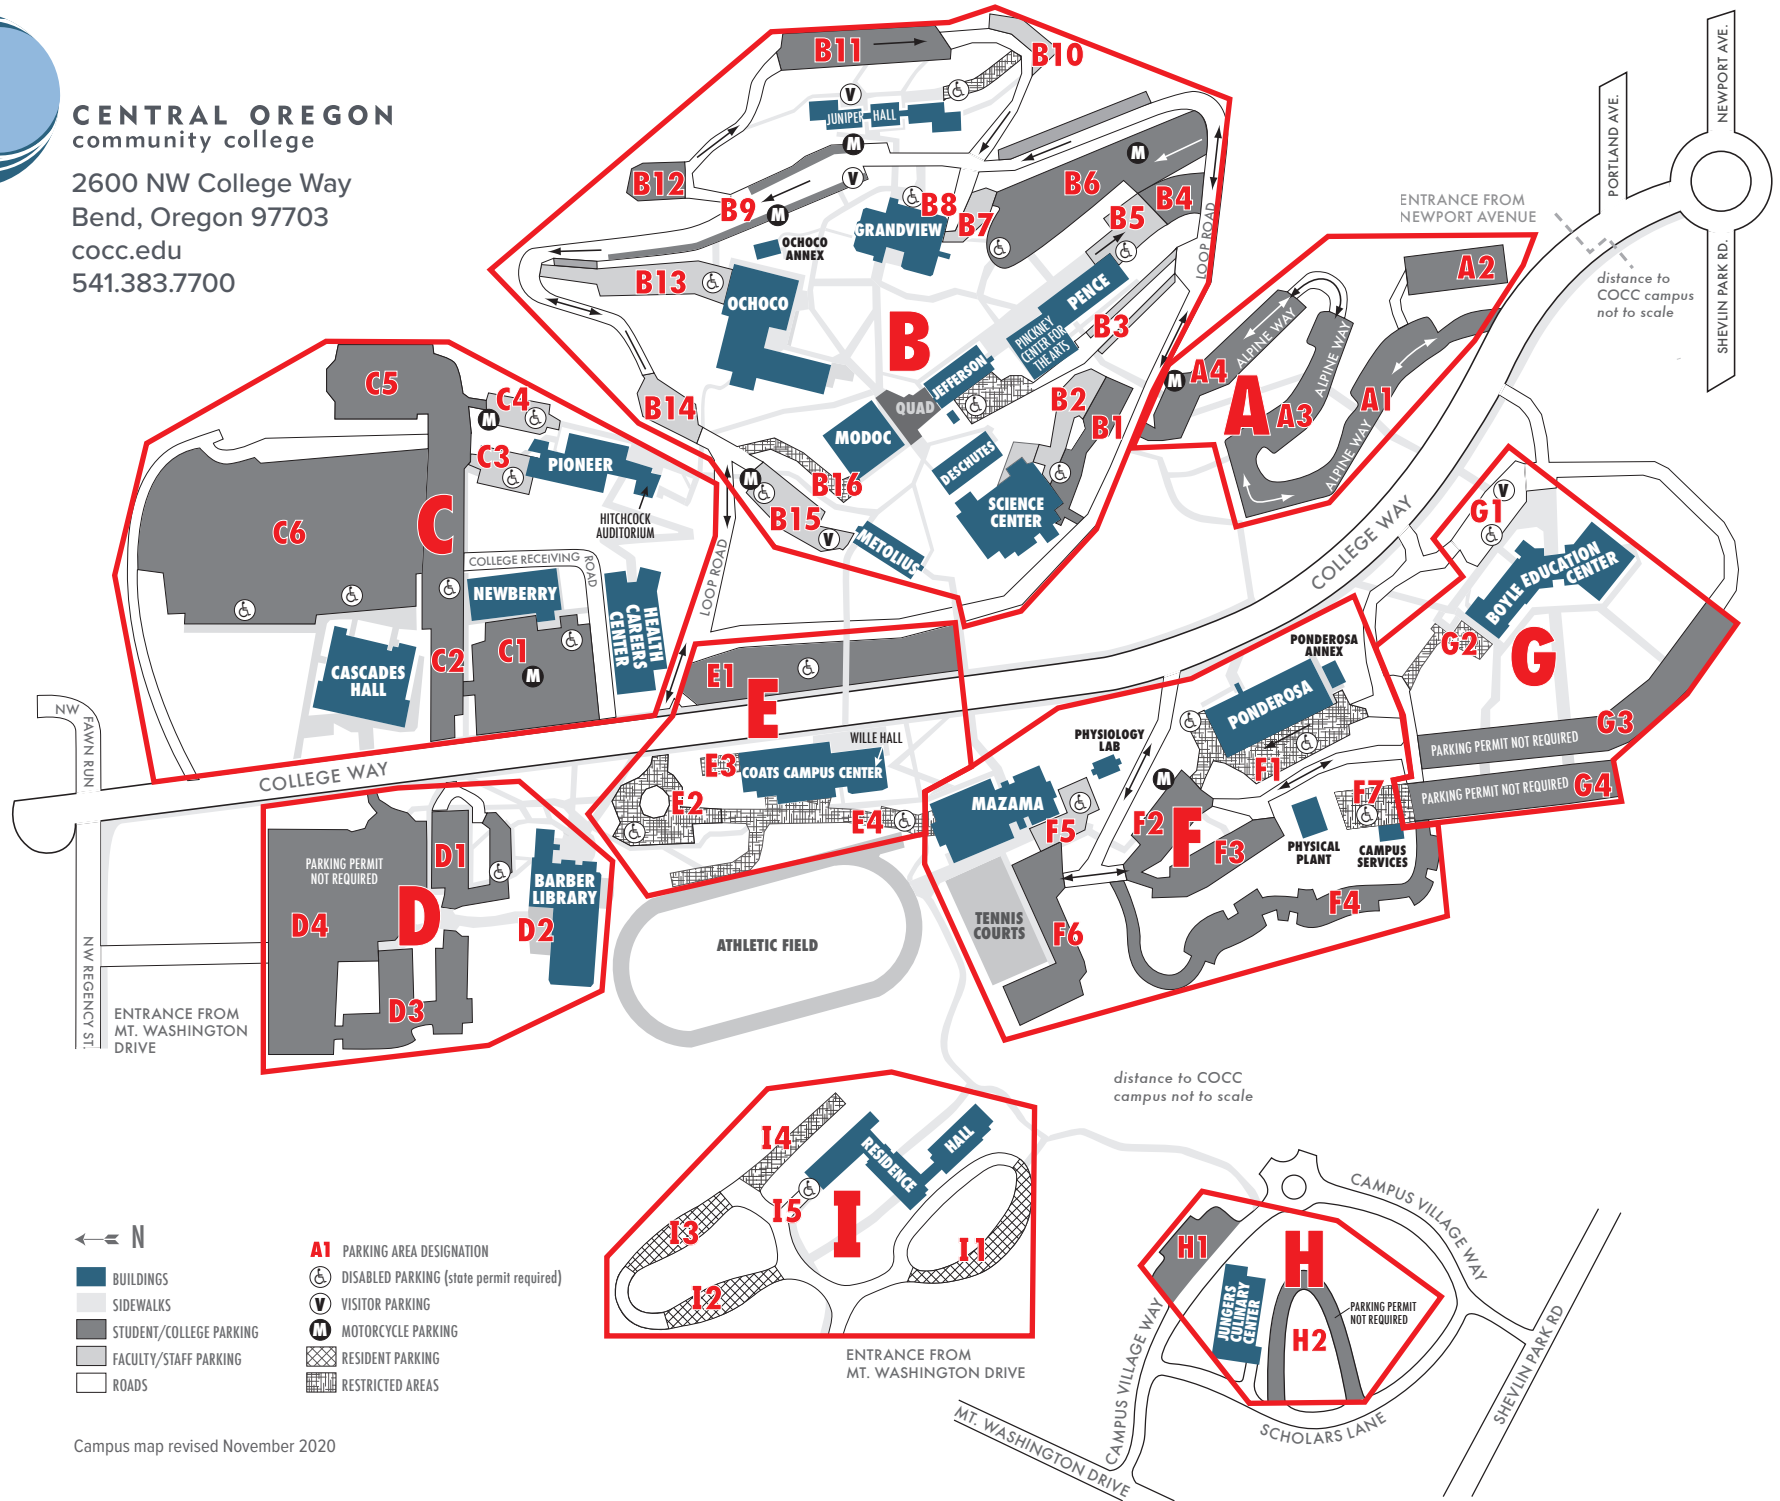

CENTRAL OREGON
community college

2600 NW College Way
Bend, Oregon 97703
cocc.edu
541.383.7700

- BUILDINGS
- SIDEWALKS
- STUDENT/COLLEGE PARKING
- FACULTY/STAFF PARKING
- ROADS

- A1** PARKING AREA DESIGNATION
- DISABLED PARKING (state permit required)
- VISITOR PARKING
- MOTORCYCLE PARKING
- RESIDENT PARKING
- RESTRICTED AREAS

Campus map revised November 2020

distance to COCC campus not to scale

distance to COCC campus not to scale